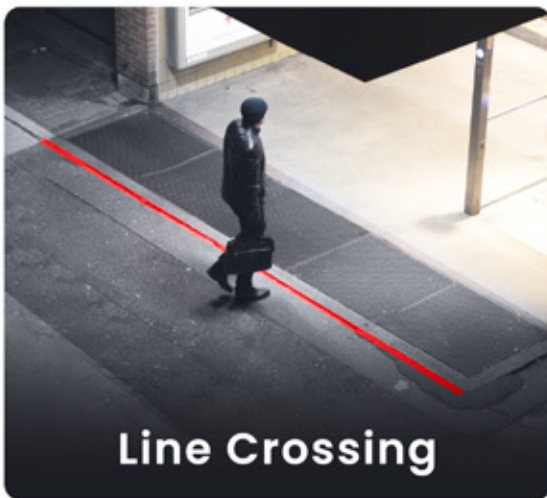

4MP+4MP Dual-lens Network PTZ Camera

Line Crossing