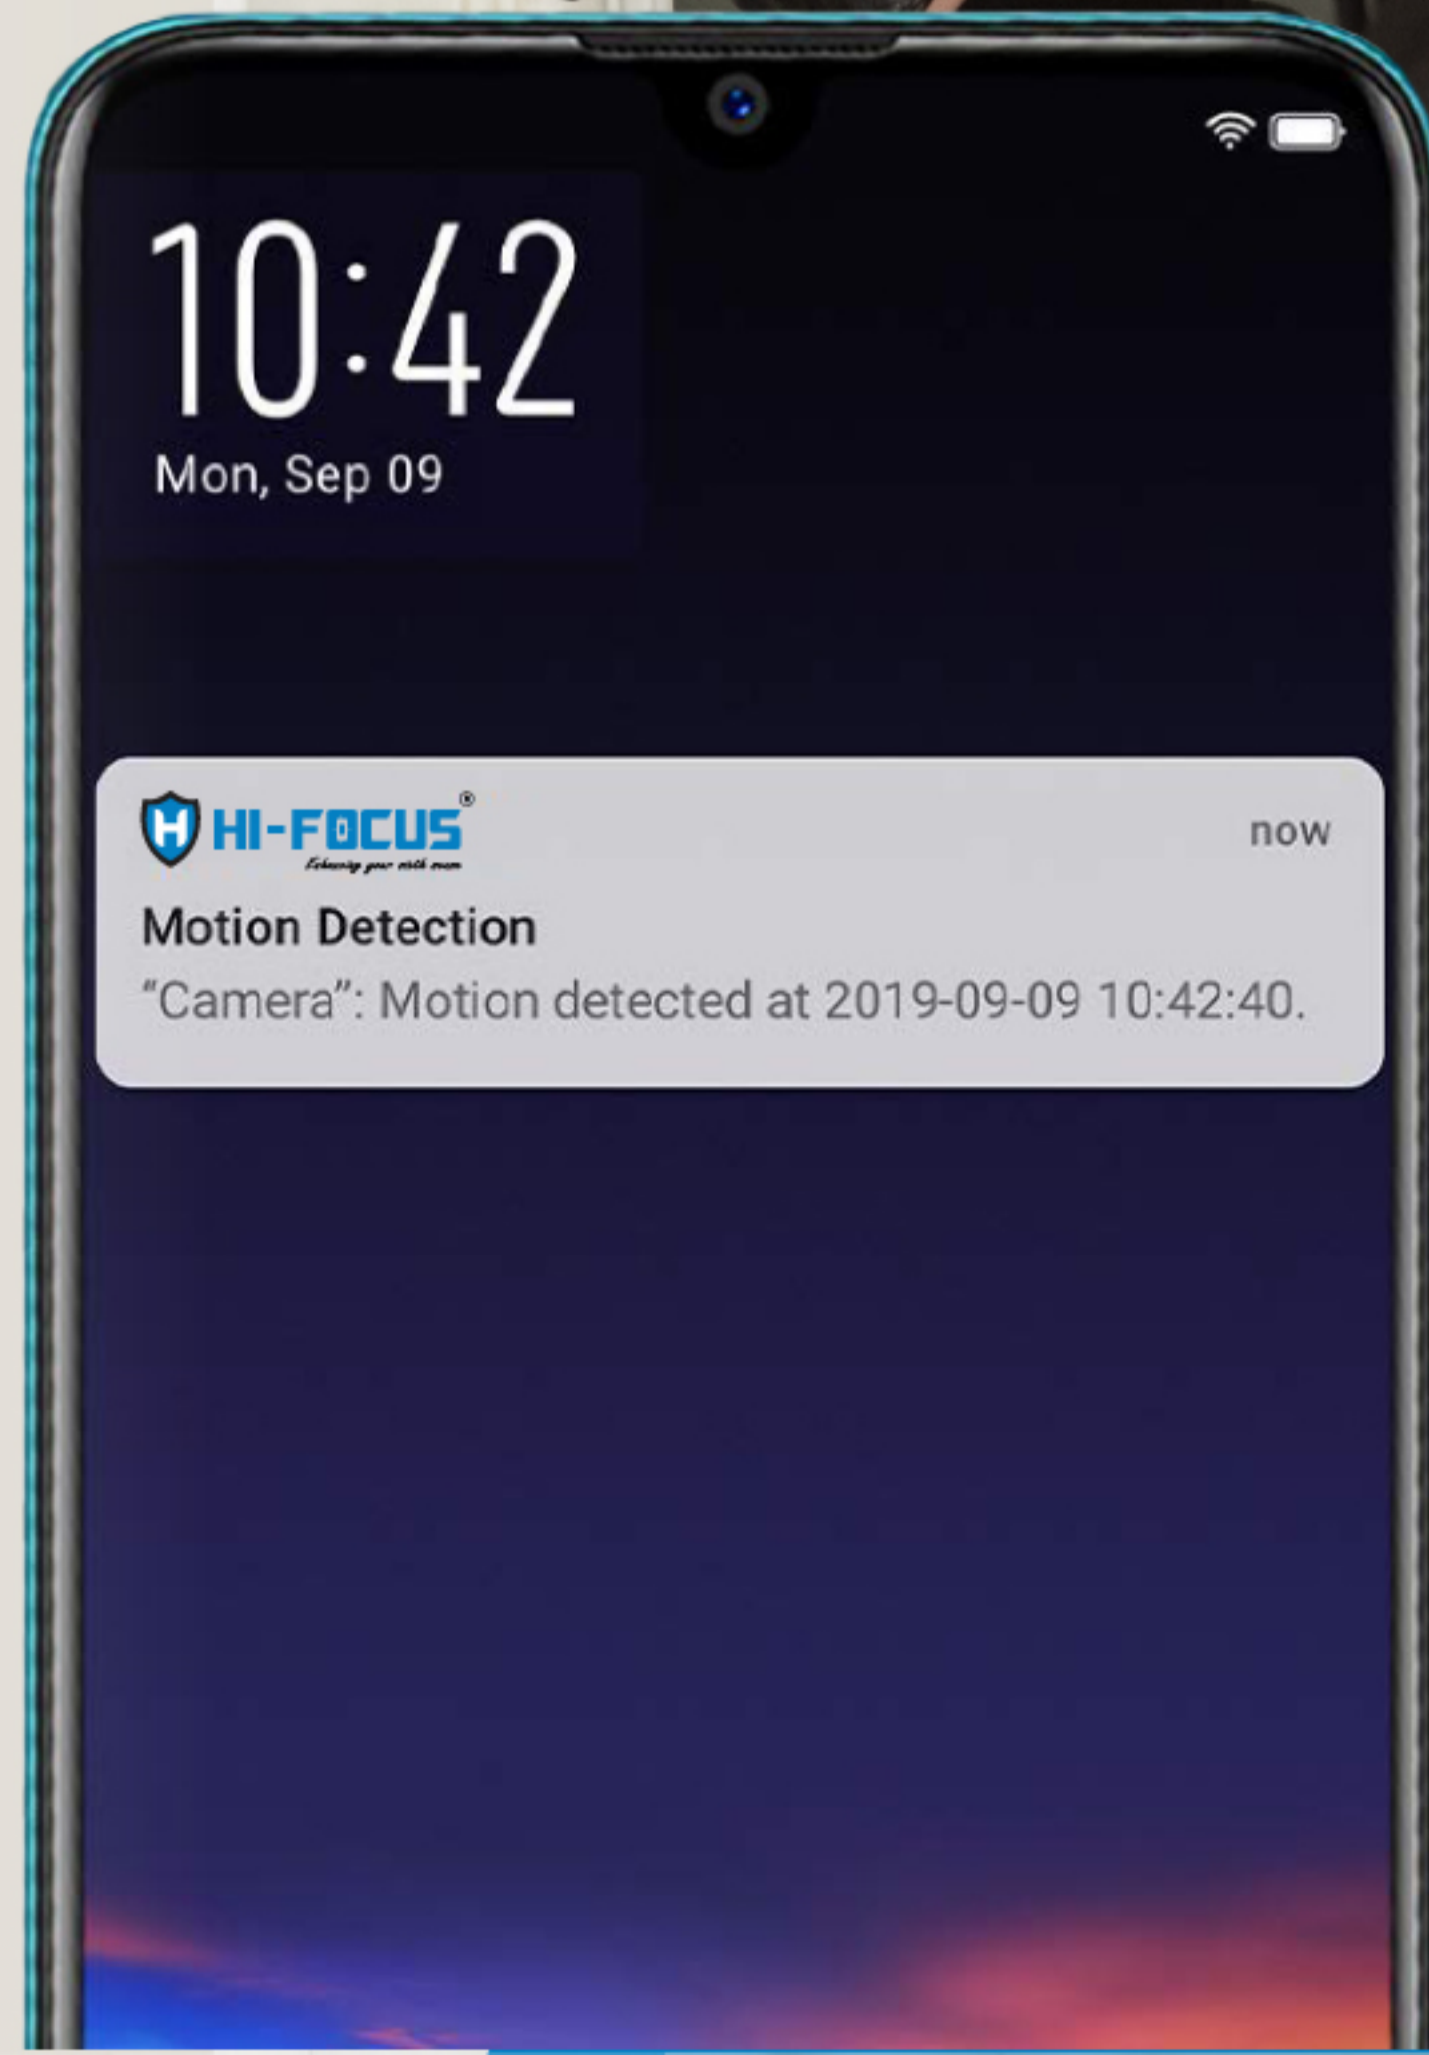

IMAGE

Resolution	1080 P(1920 x 1080),VGA(640 x 480)
Frame rate	25fps
White balance	Auto
Image Settings	Picture flip, Motion detection

NETWORK

Alarm trigger	Motion detection notification
Wireless	WIFI .802.11 b/g/n
Support mobile system	IOS7 UP , Android 4.0 up

INTERFACE

RJ45 Port	Yes
-----------	-----

GENERAL

Operating temperature	-10°C + 50°C
Ingress Protection	Outdoor IP66
Power supply	DC12V/1A
Power consumption	10W

1080P FULL HD

Safe and adaptable storage

With Hi-Focus IP camera, save your data safely either on your cloud or on external storage!

TWO-WAY AUDIO COMMUNICATION

Notification alerts and keen night vision for intruder movement!

With the Hi-Focus IP Camera, get yourself a trustworthy security guard through the day!

Apt for both WiFi and LAN