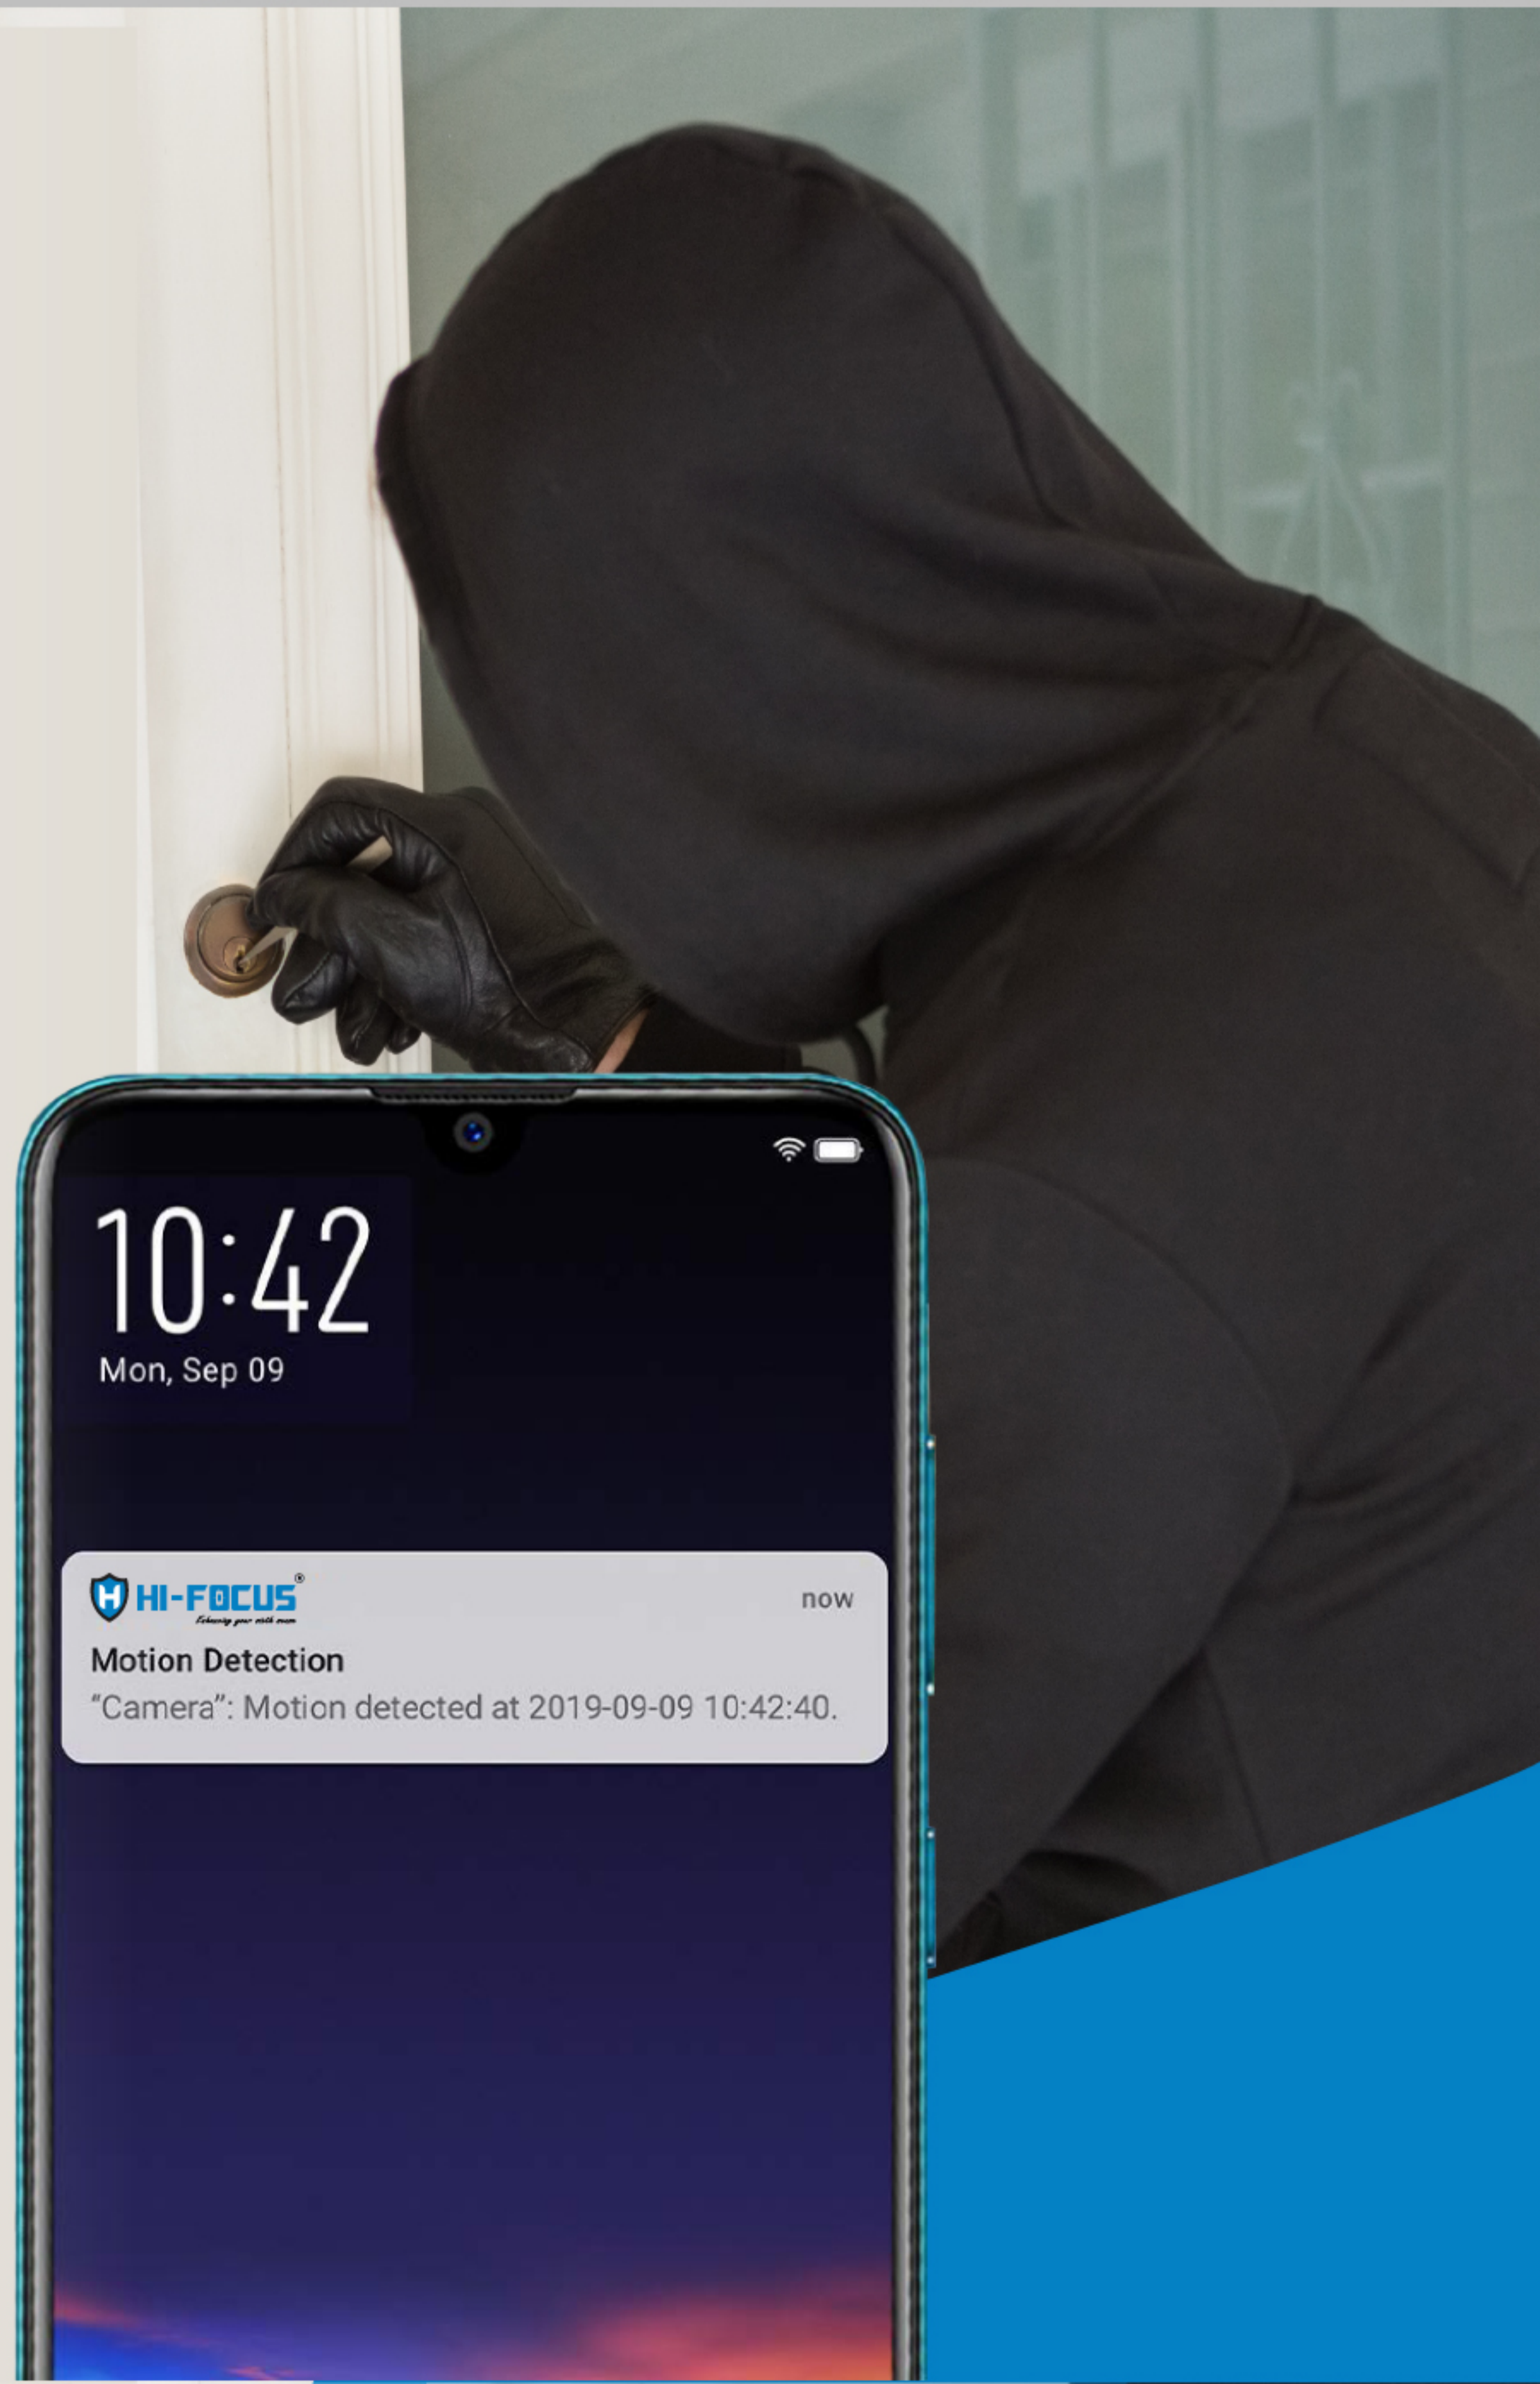

IMAGE

Resolution	1080 P(1920 x 1080),VGA(640 x 480)
Frame rate	25fps
White balance	Auto
Image Settings	Picture flip, Motion detection

NETWORK

Alarm trigger	Motion detection notification
Wireless	WIFI .802.11 b/g/n
Support mobile system	IOS7 UP , Android 4.0 up

TWO-WAY AUDIO COMMUNICATION

Notification alerts and keen night vision for intruder movement!

With the Hi-Focus IP Camera, get yourself a trustworthy security guard through the day!

Apt for both WiFi and LAN