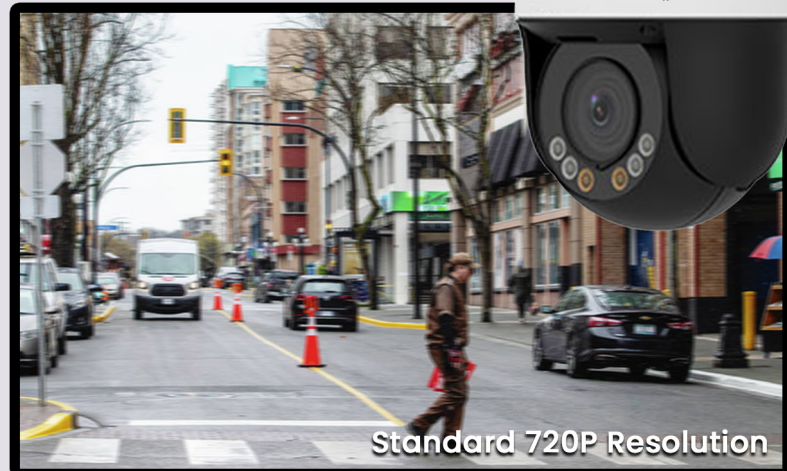

2MP Full HD Video Recording

Designed to reflect an improved picture quality in Full HD video, preventing pixilation in the video feed and allowing for a clear view of every detail.