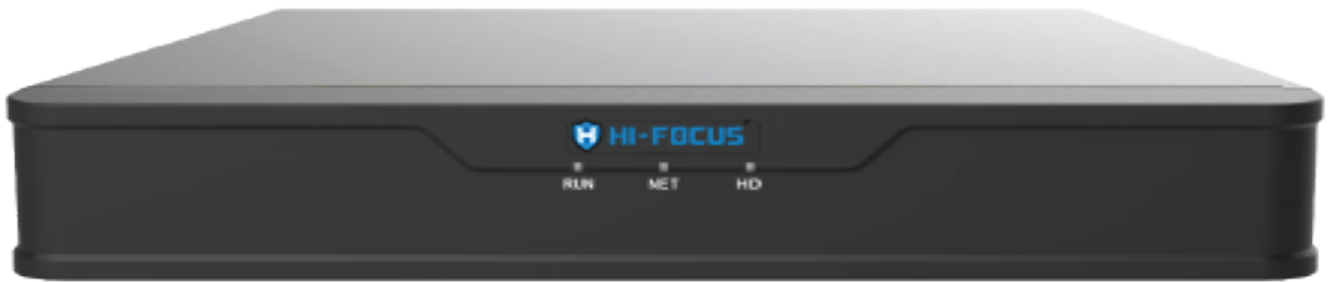

## Product Features

- ≥ Support Ultra 265/H.265/H.264 video formats
- ≥ 16-channel input
- ≥ Support mainstream cameras of ONVIF conformance( Profile S, Profile G, Profile T ) and RTSP protocols
- ≥ Support 1-ch HDMI, 1-ch VGA, HDMI at up to 4K(3840x2160) resolution
- ≥ HDMI and VGA simultaneous output
- ≥ Up to 4K resolution recording
- ≥ 1 SATA HDD up to 8TB
- ≥ Support cloud upgrade